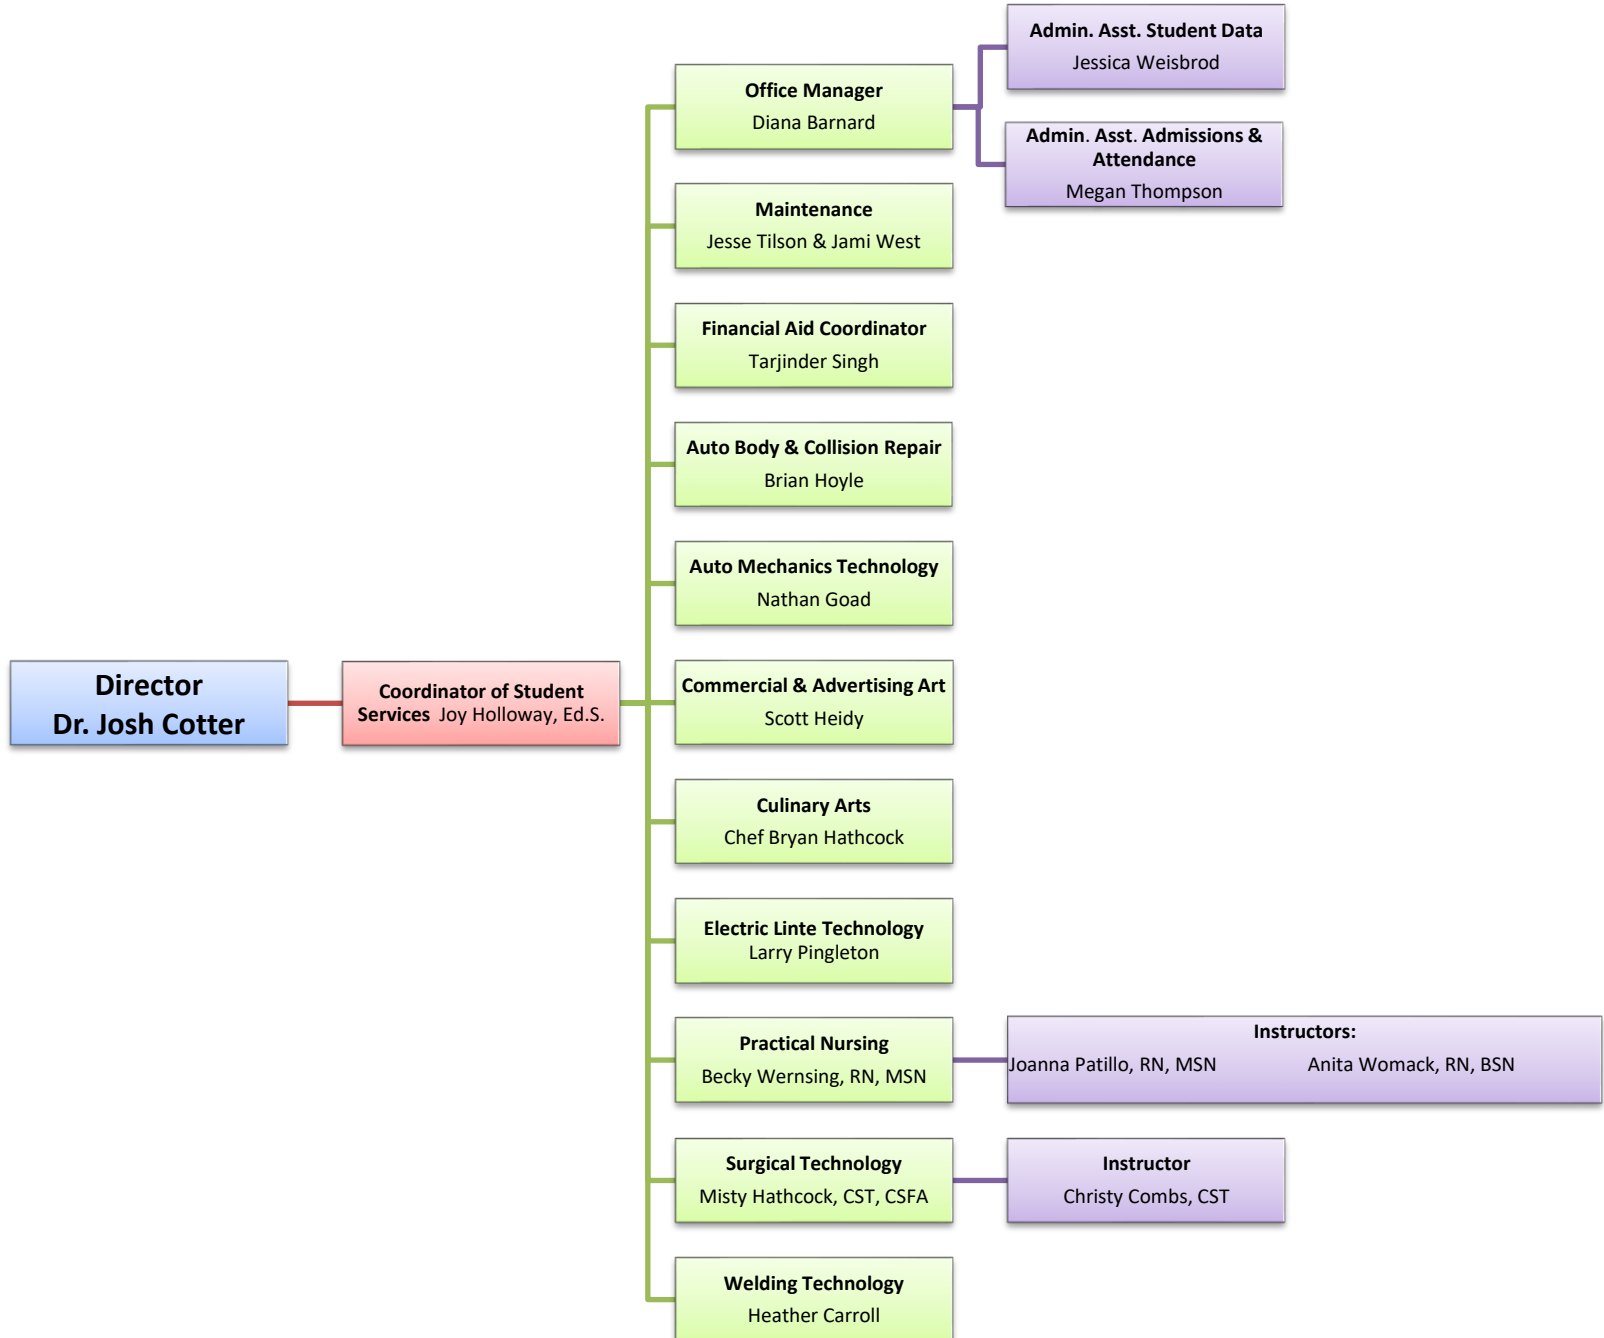

Southern Missouri Technical Institute Adult Programs Organizational Chart

Southern Missouri Technical Institute Adult Programs Organizational Chart
